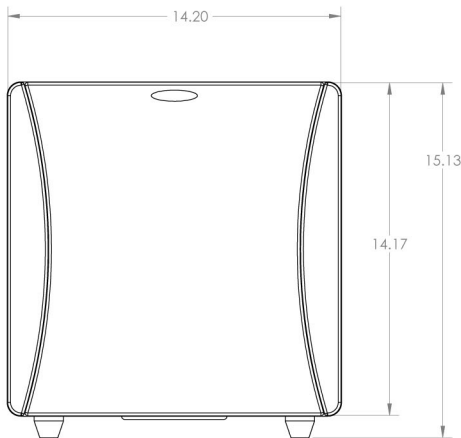

impact 12

HIGH PERFORMANCE, HIGH VALUE SUBWOOFERS

Features

- High quality, long throw drivers
- 2" copper-wound voice coils
- Down-firing ports (*Impact-10 and -12*) and down-firing bass radiator (*Impact-Mini*) for more output, less distortion
- Home décor friendly, small cabinets
- An adjustable, high quality crossover system matches your subwoofer with your main speakers
- Auto On/Off to conserve energy
- Phase adjustment for maximized bass blend with main speakers

SPECIFICATIONS

Model	Impact-12
Amplifier	165 watts RMS 275 watts Dynamic Power
Woofers	12" (30.5 cm) forward firing (9.7" piston diameter)
Magnet Structure	5.6 lbs. (2.5 Kg)
Frequency Response	29-140 Hz (+/- 3 dB)
Voice Coil	2" dual layer copper-wound
Cone	Coated Fiber
High Pass Crossover	Full range
Low Pass Crossover	50 Hz-200 Hz
Cabinet Design	Acoustically neutral, down-firing ported
Outputs	Stereo, left and right, speaker level
Inputs	RCA Line Level, LFE and Speaker Level inputs
Phase	0° or 180°
Auto On/Off	Yes
Removable Grille	Yes
LED Power Indicator	Yes
Shipping Weight (approx.)	38 lbs. (17.2 Kg)
Dimensions (H/W/D) (inc. feet, grille & knobs)	15.1" x 14.2" x 18.9" (38.4 x 36 x 48 cm)
Finish	Black Ash Wood-grain with Black Gloss trim
Warranty (parts/labor) (North America)	Three years (electronics) Five years (drivers)