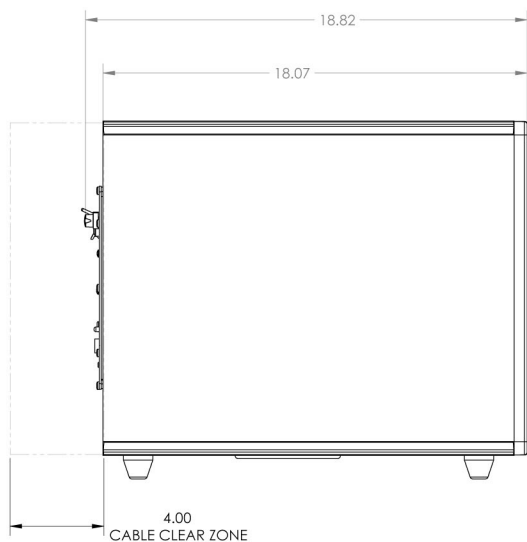

impact 12

HIGH PERFORMANCE, HIGH VALUE SUBWOOFERS

Features

- High quality, long throw drivers
- 2" copper-wound voice coils
- Down-firing ports (*Impact-10 and -12*) and down-firing bass radiator (*Impact-Mini*) for more output, less distortion
- Home décor friendly, small cabinets
- An adjustable, high quality crossover system matches your subwoofer with your main speakers
- Auto On/Off to conserve energy
- Phase adjustment for maximized bass blend with main speakers

SPECIFICATIONS

Model	Impact-12
Amplifier	165 watts RMS 275 watts Dynamic Power
Woofers	12" (30.5 cm) forward firing (9.7" piston diameter)
Magnet Structure	5.6 lbs. (2.5 Kg)
Frequency Response	29-140 Hz (+/- 3 dB)
Voice Coil	2" dual layer copper-wound
Cone	Coated Fiber
High Pass Crossover	Full range
Low Pass Crossover	50 Hz-200 Hz
Cabinet Design	Acoustically neutral, down-firing ported
Outputs	Stereo, left and right, speaker level
Inputs	RCA Line Level, LFE and Speaker Level inputs
Phase	0° or 180°
Auto On/Off	Yes
Removable Grille	Yes
LED Power Indicator	Yes
Shipping Weight (approx.)	38 lbs. (17.2 Kg)
Dimensions (H/W/D) (inc. feet, grille & knobs)	15.1" x 14.2" x 18.9" (38.4 x 36 x 48 cm)
Finish	Black Ash Wood-grain with Black Gloss trim
Warranty (parts/labor) (North America)	Three years (electronics) Five years (drivers)